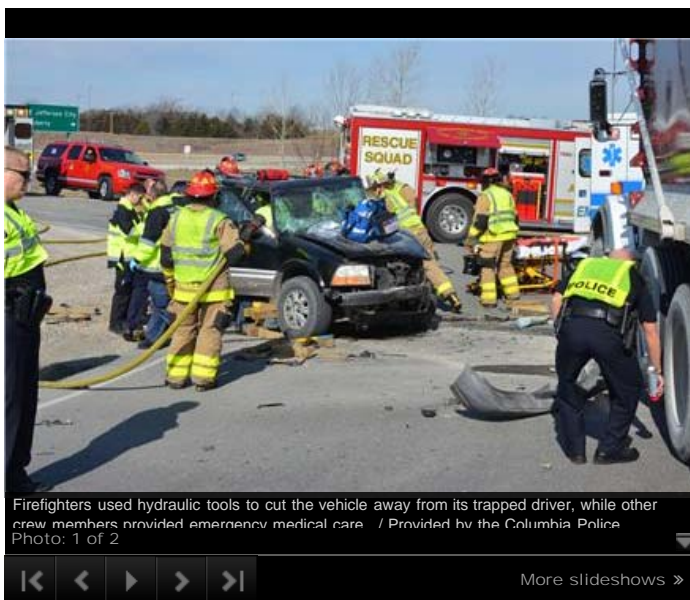

# Woman dies after SUV, dump truck collision

Posted: 04.04.2013 at 3:11 PM | Updated: 04.04.2013 at 6:25 PM

Read more: Local, SUV Dump Truck Collision Puts Woman in Hospital, Oakland Gravel Road, Starke Avenue, Oakland Gravel Wreck, University Hospital, Starke Avenue Wreck, Columbia Fire, Columbia Police

0 comments, 1 recommendation, comment, Tweet, Share, Recommend

Firefighters used hydraulic tools to cut the vehicle away from its trapped driver, while other crew members provided emergency medical care. / Provided by the Columbia Police Photo: 1 of 2

An 81-year-old woman died after her SUV and a dump truck crashed Thursday morning.

Columbia Fire responded at 9:46 a.m. to the intersection of Oakland Gravel Road and Starke Avenue, and found Betty Kemper of Columbia trapped inside her 1998 GMC SUV. Firefighters used hydraulic tools to cut the vehicle away from its trapped driver, while other crew members provided emergency medical care.

Kemper was driving southbound on Oakland Gravel Road, when the dump truck entered her SUV's path while trying to turn left onto Oakland Gravel Road from Starke Avenue.

Extricating Kemper, who was wearing her seatbelt at the time of the collision, took about 15 minutes. Crews were on the scene for a total of about 45 minutes.